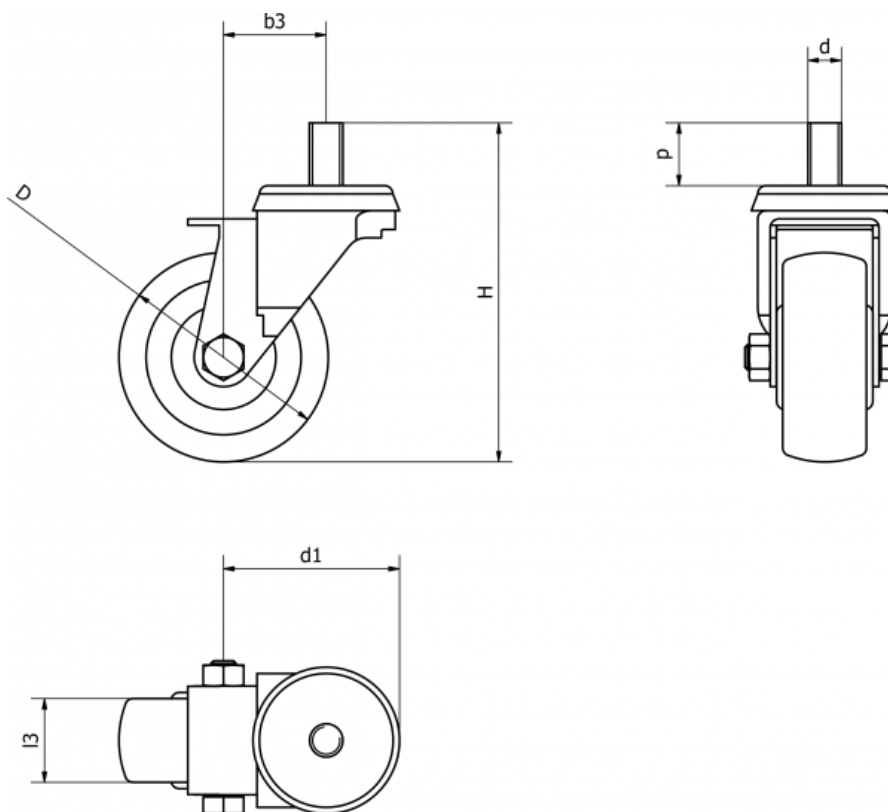

Article number: 2314452156

Description: E+G rubber wheel 452156  
RE.C7-060-CBL Turning plate without brake

## Measures

B	=	H	= 83
b3	= 21	L	=
Code	= 452156	l3	= 24
d	= M12	p	= 25
D	= 60	s	=
d1	= 41	Type	= RE.C7-060-CBL
Dynamic load (N)	= 500		
g	= 290		